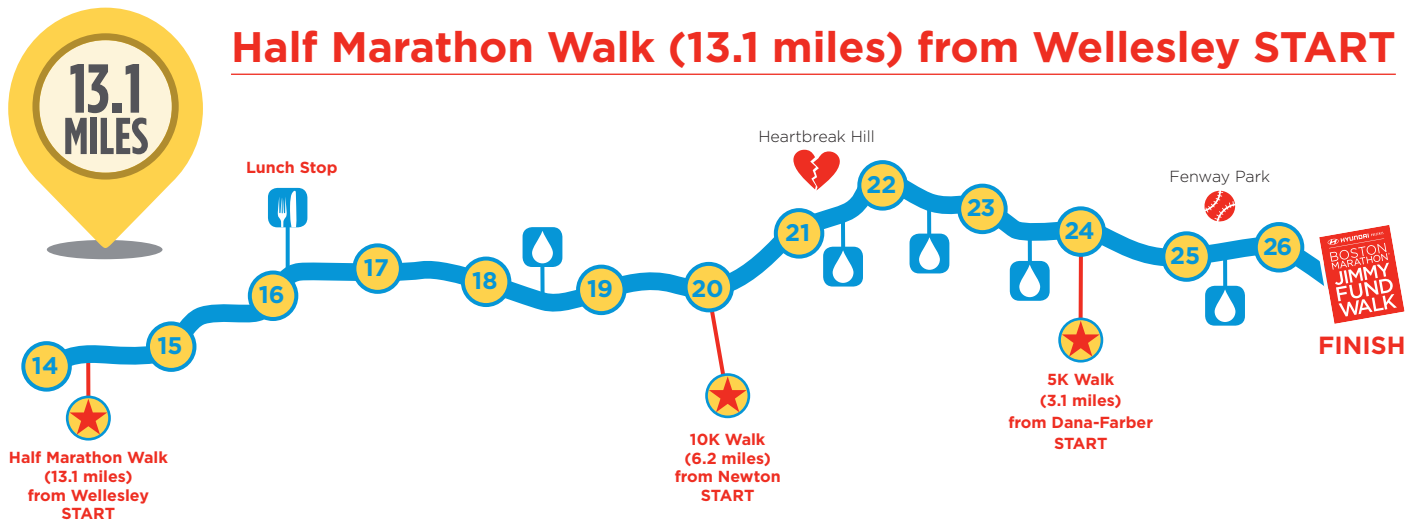

SEPTEMBER 23, 2018 COURSE MAP

HYUNDAI PRESENTS
BOSTON MARATHON JIMMY FUND WALK

Half Marathon Walk (13.1 miles) from Wellesley START

KEY

- Start Locations**
 - Restrooms
 - Medical Tent
 - Food + Beverage
- Mile Marker**
- Lunch Stop**
 - Restrooms
 - Medical Tent
 - Food + Beverage
- Refueling Stations**
 - Restrooms
 - Medical Tent
 - Food + Beverage
- Finish Line**
 - Restrooms
 - Medical Tent
 - Food + Beverage
 - Entertainment

Start/Finish

Check-in and Rolling Start

8:30 AM - 10:30 AM
 50 Rice Street
 Wellesley High School
 Wellesley

Copley Square Finish Line

11:15 AM - 6:30 PM
 Copley Square,
 Boston

Parking information, participant drop off, and shuttle service

We encourage you to take the MBTA. Ride the D (Riverside) branch of the Green Line to Riverside Station. Shuttle buses will be available in the parking lot to bring walkers from Riverside to the starting location at Wellesley High School.

Riverside to Wellesley Start
 8:15 AM - 10:15 AM

Copley Square Finish Line to Riverside Station (post-Walk)
 NOON - 7:00 PM