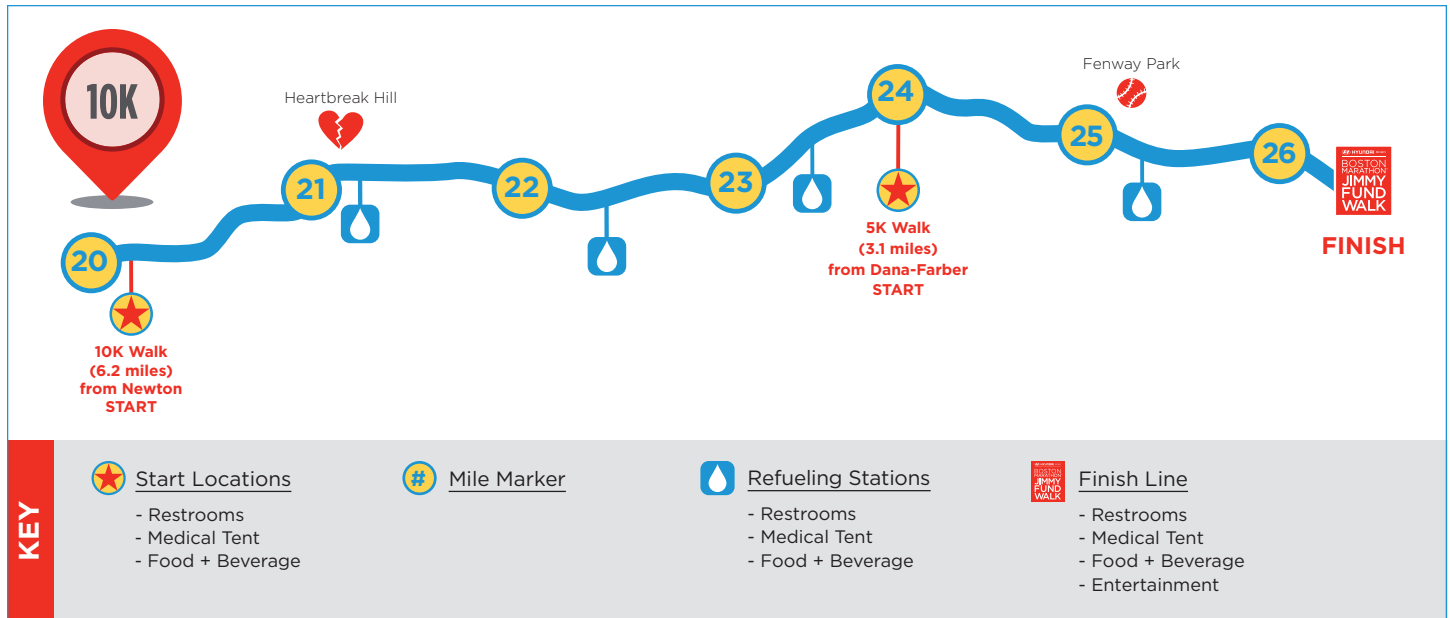

10K walk from newton

start line

Check-in and Rolling Start

10:00 AM - Noon
 Boston College Newton Campus
 885 Centre St., Newton

driving and parking

DRIVING TO NEWTON

Limited parking is available on the Boston College Newton campus.

Walkers participating in the 10K Walk from Newton can drive and park at the starting line, or park at Copley Square (please refer to the "Copley Square Finish Line" section on page 17 for parking information) and take the shuttle bus to the start in the morning. Shuttle buses will be available from Copley Square for walkers who park at Newton to return them to their cars.

Shuttle Buses from Copley Square to Newton Start

9:30 - 11:30 AM
 The shuttles to Newton depart from Trinity Street between the John Hancock Tower and Fairmont Copley Plaza on the Copley Plaza side of the street.

Shuttle Buses from Copley Square Finish to Newton

11:30 AM - 5:00 PM
 The shuttles to Newton depart from Trinity Street between the John Hancock Tower and Fairmont Copley Plaza on the Copley Plaza side of the street.