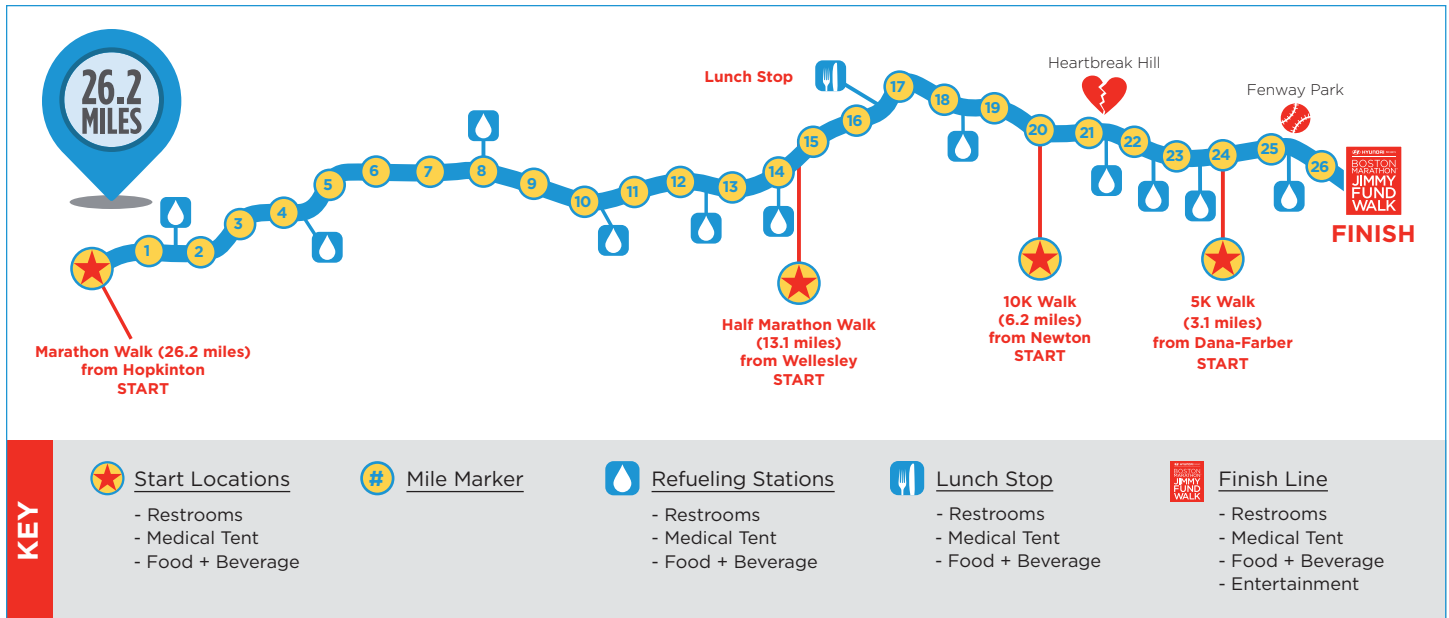

marathon walk from hopkinton

start line

Check-in

5:30 AM - 7:30 AM
Hopkinton Middle School Gym
88 Hayden Rowe St., Hopkinton, MA

Shuttles will be available from check-in at the Middle School Gym to the start line.

For more detailed driving directions, visit JimmyFundWalk.org/Info

shuttle bus information to start and finish

Walkers starting in Hopkinton can either park at Copley Square (please refer to the "Copley Square Finish Line" section on page 17 for parking information) and take a shuttle bus to check-in in the morning, or drive to Hopkinton and take a shuttle bus back to their cars upon completion of the Walk.

** Please note there is no option for walkers to be dropped off at the start, only at the High and Middle School parking lots. Shuttles will run from check-in at the Middle School gym to the start line.*

Noon - 6:30 PM

Bus pick-up is on St. James Ave., across from the Fairmont Copley Plaza Hotel