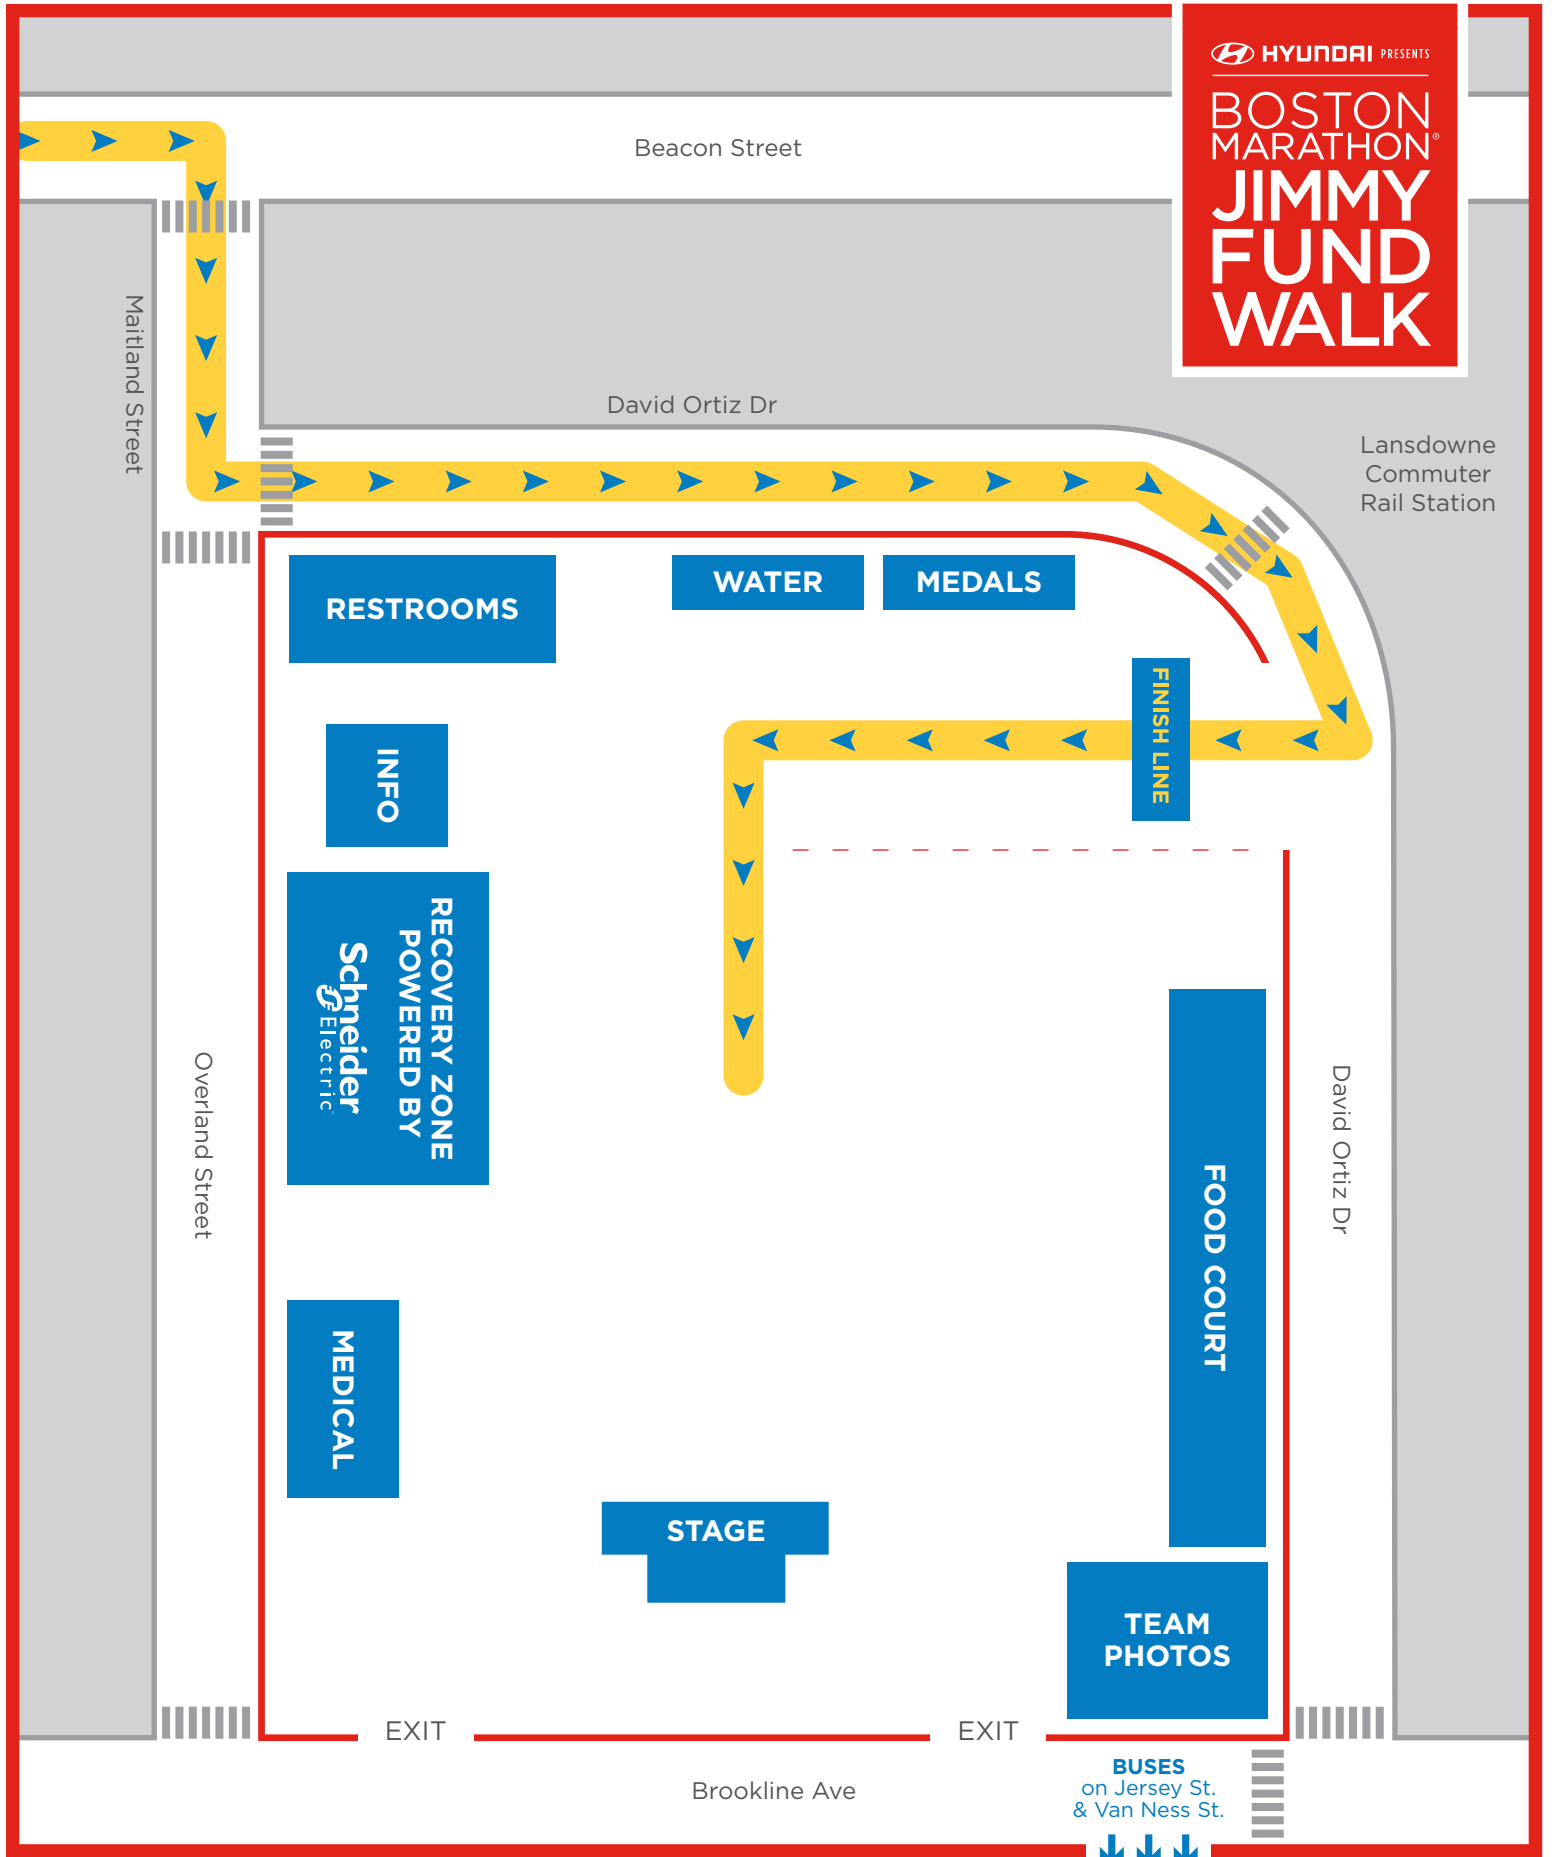

# Jimmy Fund Walk Finish Line Map

HYUNDAI PRESENTS  
BOSTON MARATHON  
JIMMY FUND WALK

Beacon Street

David Ortiz Dr

Lansdowne  
Commuter  
Rail Station

RESTROOMS

WATER

MEDALS

INFO

RECOVERY ZONE  
POWERED BY  
Schneider  
Electric

MEDICAL

STAGE

FINISH LINE

FOOD COURT

TEAM PHOTOS

Maitland Street

Overland Street

David Ortiz Dr

EXIT

EXIT

Brookline Ave

BUSES  
on Jersey St.  
& Van Ness St.